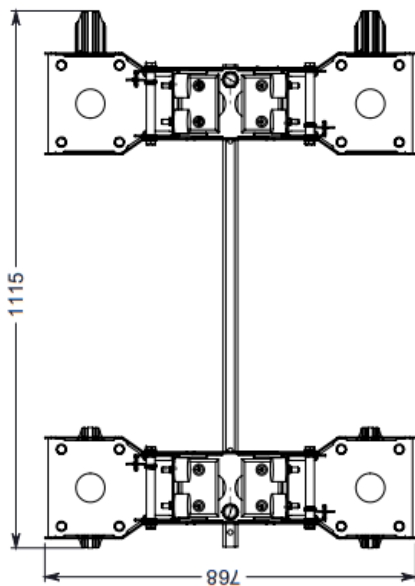

## Unique features

- Multifunctional
- Suitable for C4, C6, C10 and C30
- Easy to disassemble
- Lightweight, 45 KG
- Compact storage

## Dimensions

1115 x 770 x 478 mm