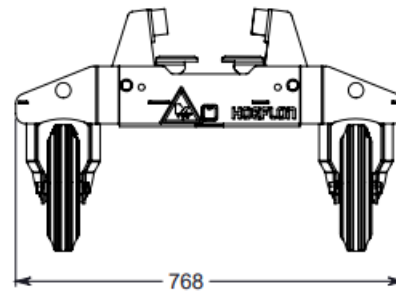

## Unique features

- Multifunctional
- Suitable for C4, C6, C10 and C30
- Easy to disassemble
- Lightweight, 45 KG
- Compact storage

## Dimensions

1115 x 770 x 478 mm