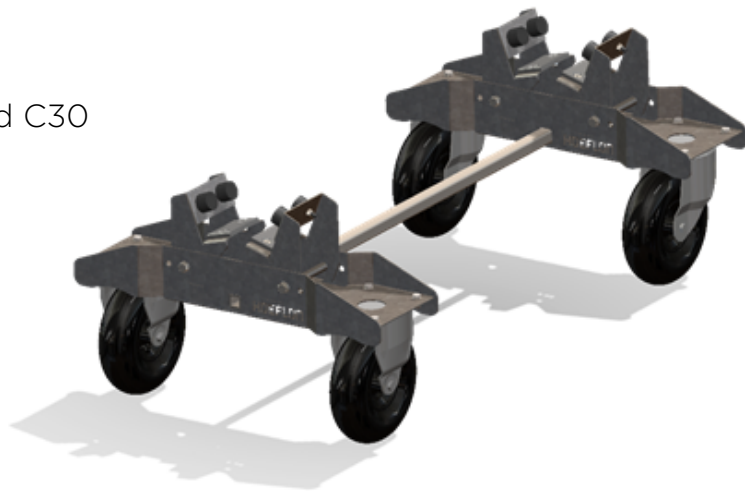

# Jib transporter

---

## Unique features

- Multifunctional
- Suitable for C4, C6, C10 and C30
- Easy to disassemble
- Lightweight, 45 KG
- Compact storage

## Dimensions

1115 x 770 x 478 mm