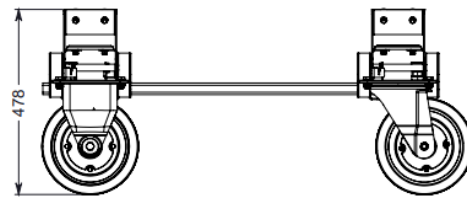

## Unique features

- Multifunctional
- Suitable for C4, C6, C10 and C30
- Easy to disassemble
- Lightweight, 45 KG
- Compact storage

## Dimensions

1115 x 770 x 478 mm